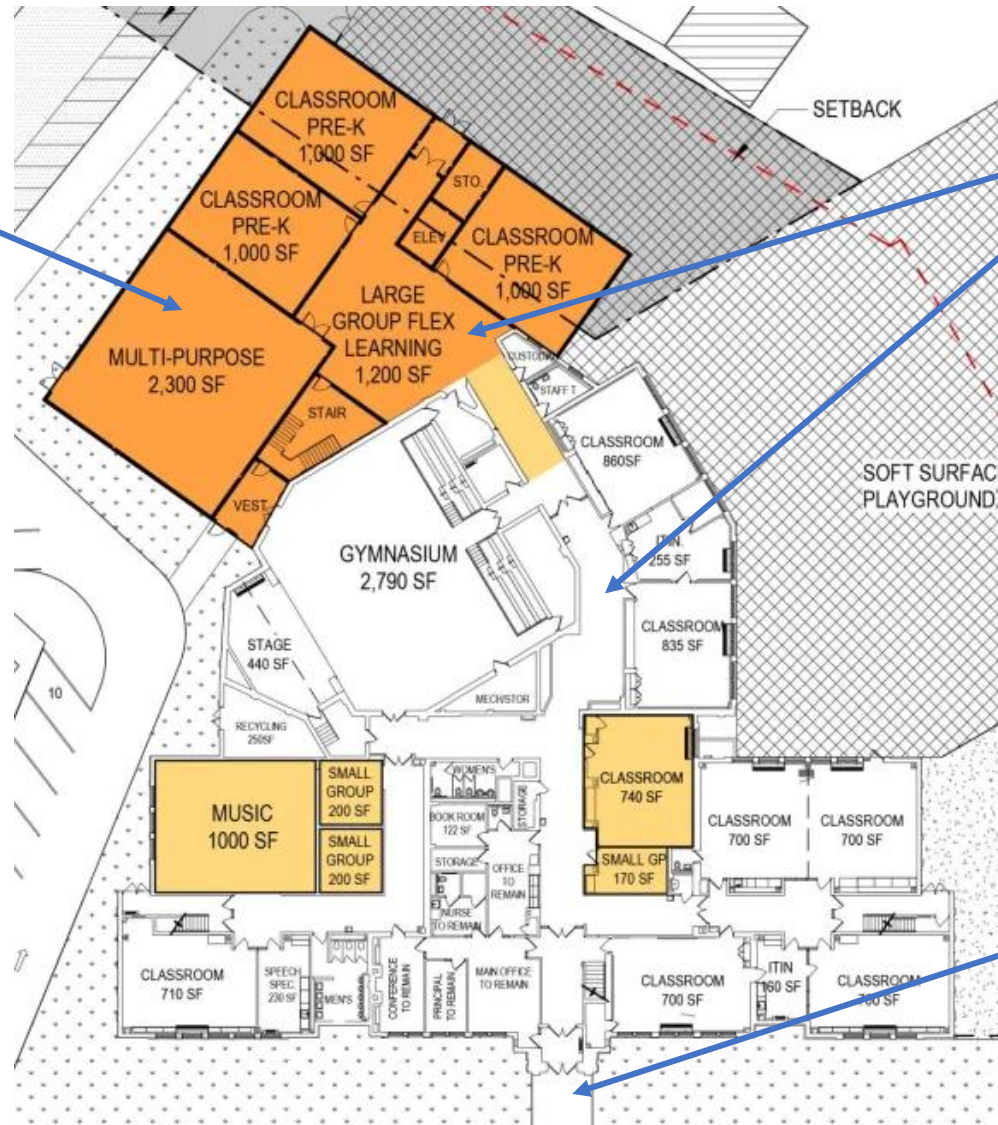

Kid Holiday Shop

Vendor Setup

People will enter from main entrance and travel down this hallway